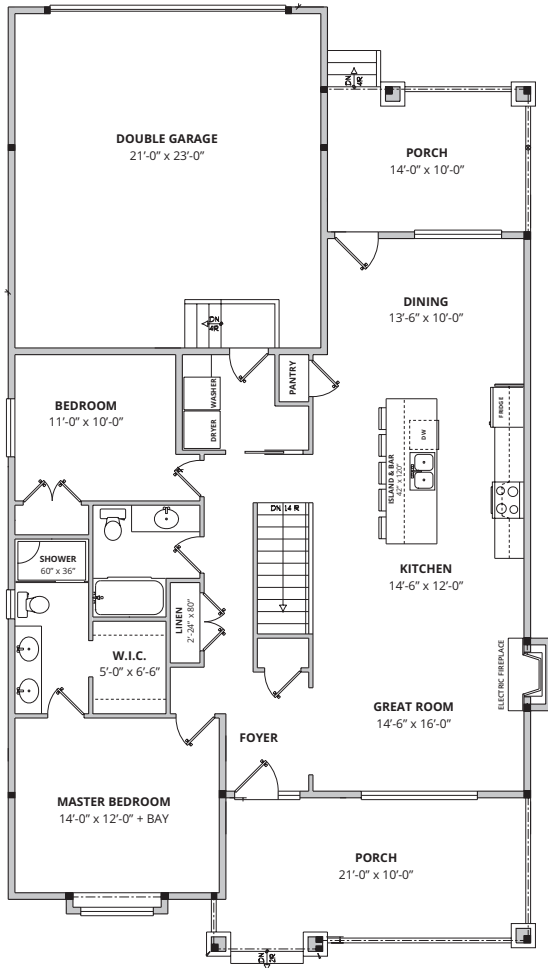

MELROSE 2
1,337 SQ.FT.
2 BEDROOM | 2 BATH

main floor 1,337 SQ.FT.

(OPTION)
basement 1,337 SQ.FT.

THIS HOME WILL FIT ONLY ON THE FOLLOWING LOTS

135

PLEASE REFER TO THE LOT MAP FOR LOCATIONS

Mike Shannon 250.819.3324
mikeshannon@royallepage.ca

In the interest of maintaining the standard of this project, Orchards Walk reserves the right to make modifications and changes without notice. Sizes and/or dimensions may vary from the actual survey. Measurements are approximate and should be verified.