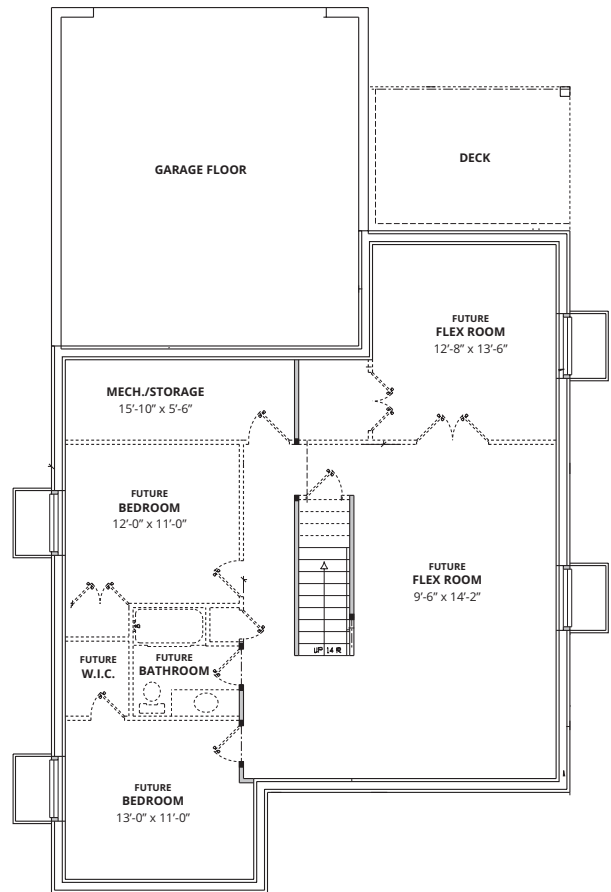

MELROSE 2
1,337 SQ.FT.
2 BEDROOM | 2 BATH

main floor 1,337 SQ.FT.

(OPTION)
basement 1,337 SQ.FT.

THIS HOME WILL FIT ONLY ON THE FOLLOWING LOTS

135

PLEASE REFER TO THE LOT MAP FOR LOCATIONS

Mike Shannon 250.819.3324
mikeshannon@royallepage.ca

In the interest of maintaining the standard of this project, Orchards Walk reserves the right to make modifications and changes without notice. Sizes and/or dimensions may vary from the actual survey. Measurements are approximate and should be verified.