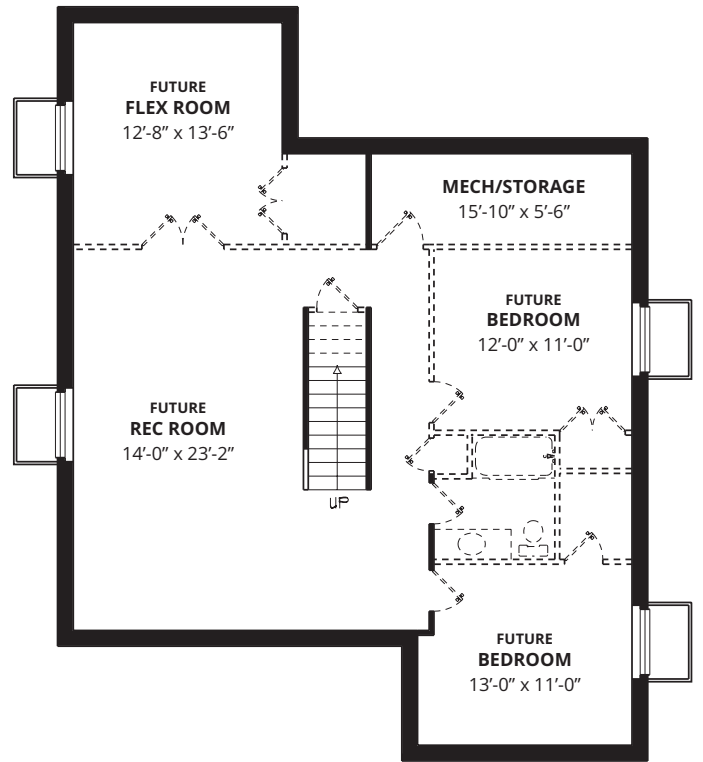

MELROSE
1,350 SQ.FT.
2 BEDROOM | 2 BATH

main floor 1,350 SQ.FT.

(OPTION)

basement 1,338 SQ.FT.

THIS HOME WILL FIT ONLY ON THE FOLLOWING LOTS

SL-147

PLEASE REFER TO THE LOT MAP FOR LOCATIONS

Mike Shannon 250.819.3324