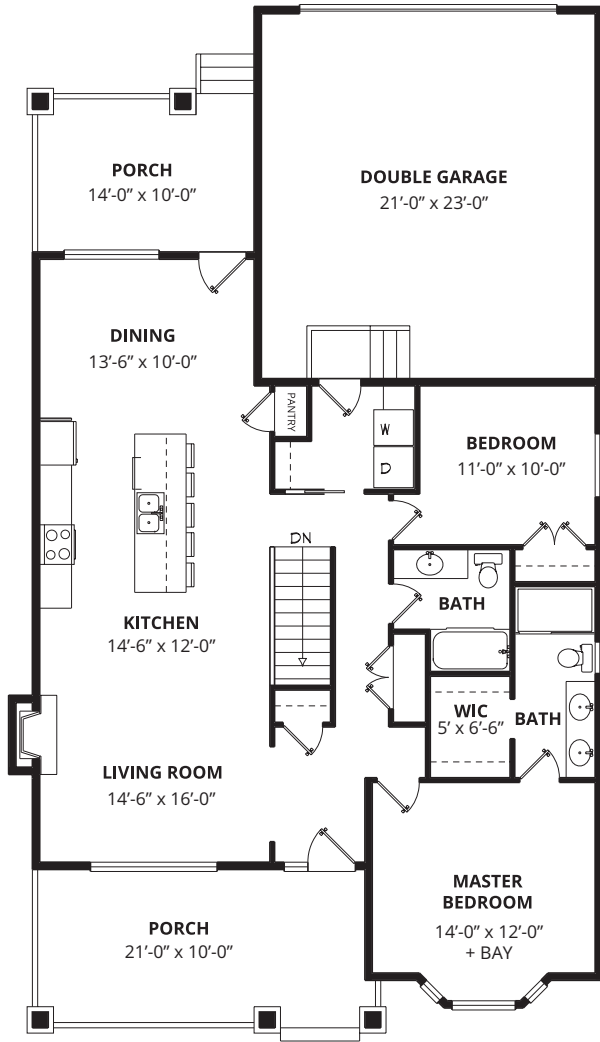

MELROSE
1,350 SQ.FT.
2 BEDROOM | 2 BATH

main floor 1,350 SQ.FT.

(OPTION)

basement 1,338 SQ.FT.

THIS HOME WILL FIT ONLY ON THE FOLLOWING LOTS

SL-147

PLEASE REFER TO THE LOT MAP FOR LOCATIONS

Mike Shannon 250.819.3324