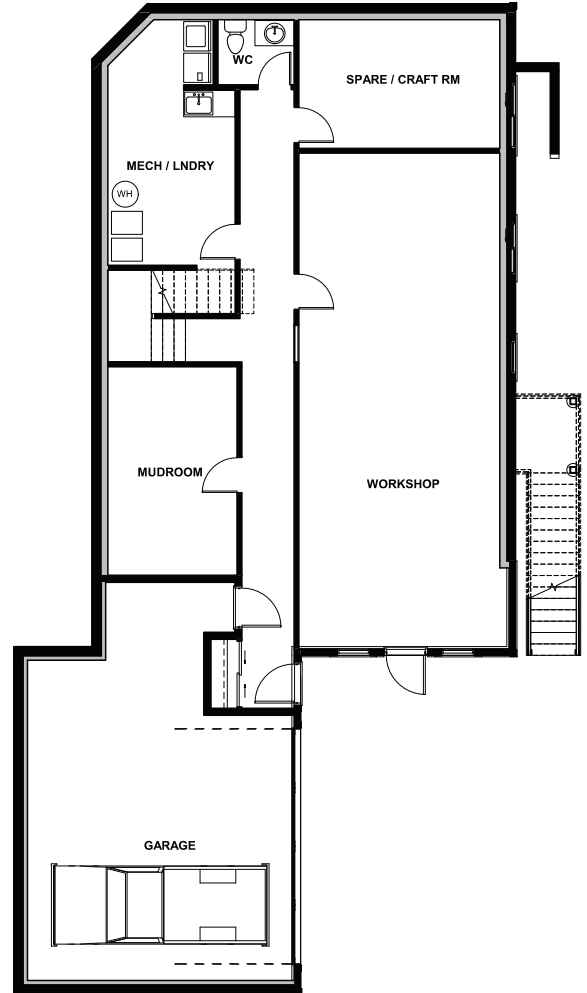

ROSETTE
1,878 SQ.FT.
2 BEDROOM | 2 BATH

main floor 1,639 SQ.FT.

basement 1,588 SQ.FT.

THIS HOME WILL FIT ONLY ON THE FOLLOWING LOTS
SL-5

PLEASE REFER TO THE LOT MAP FOR LOCATIONS

Mike Shannon 250.819.3324