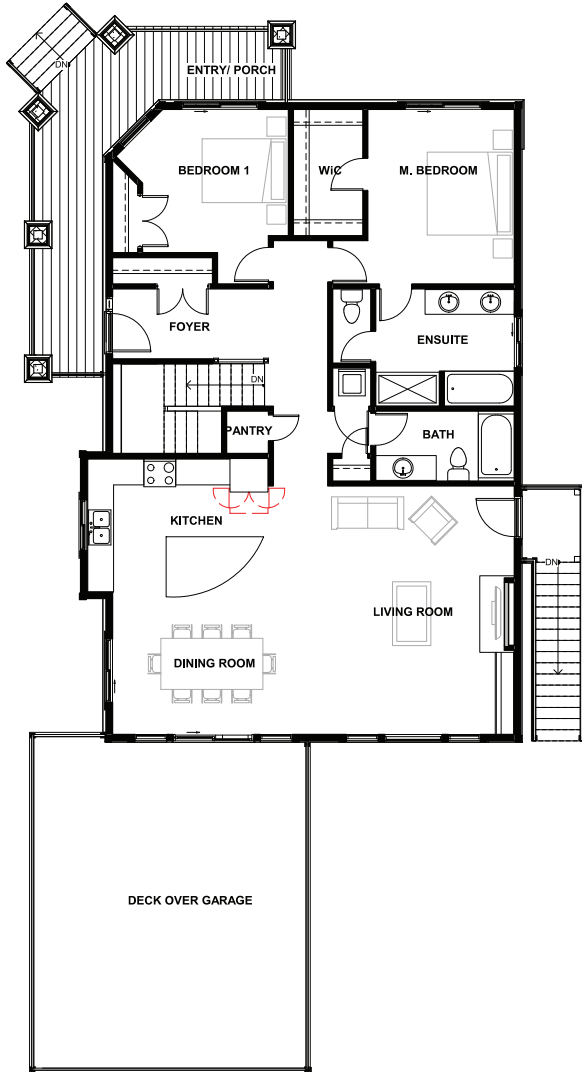

ROSETTE
1,878 SQ.FT.
2 BEDROOM | 2 BATH

main floor 1,639 SQ.FT.

basement 1,588 SQ.FT.

THIS HOME WILL FIT ONLY ON THE FOLLOWING LOTS
SL-5

PLEASE REFER TO THE LOT MAP FOR LOCATIONS

Mike Shannon 250.819.3324