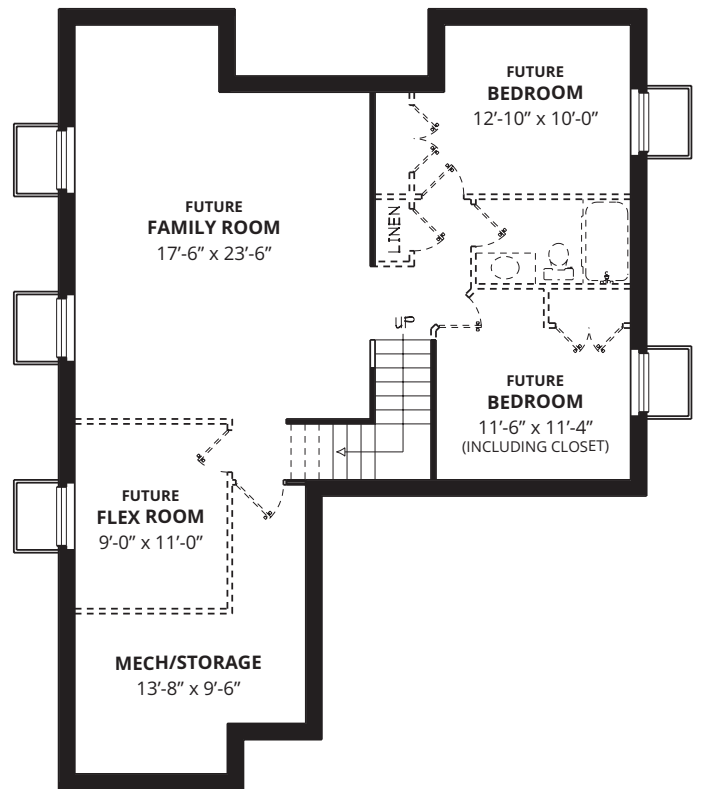

SUNDANCE
1,233 SQ.FT.
2 BEDROOM | 2 BATH

main floor 1,233 SQ.FT.

(OPTION)
basement 1,229 SQ.FT.

THIS HOME WILL FIT ONLY ON THE FOLLOWING LOTS
129

PLEASE REFER TO THE LOT MAP FOR LOCATIONS

Mike Shannon 250.819.3324