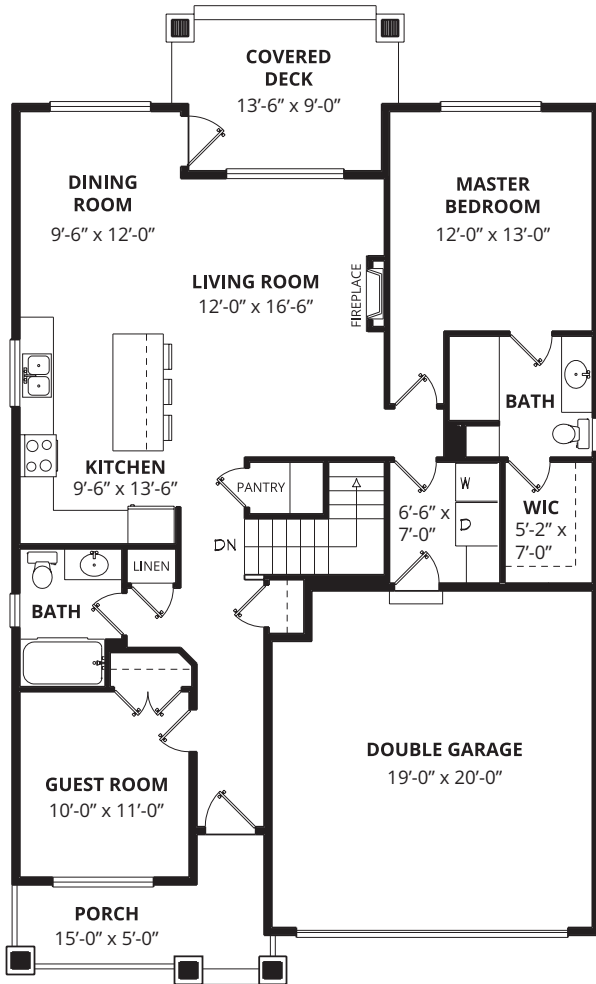

SUNDANCE
1,233 SQ.FT.
2 BEDROOM | 2 BATH

main floor 1,233 SQ.FT.

(OPTION)
basement 1,229 SQ.FT.

THIS HOME WILL FIT ONLY ON THE FOLLOWING LOTS
129

PLEASE REFER TO THE LOT MAP FOR LOCATIONS

Mike Shannon 250.819.3324