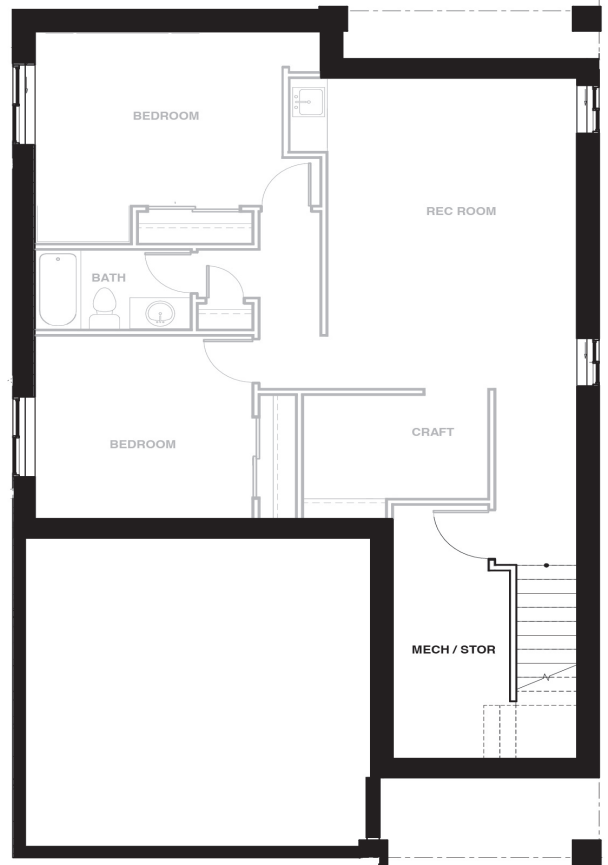

TOLMAN
2 BEDROOM | 2 BATH
400 SQ.FT. GARAGE

main floor 1,203 SQ.FT.

basement 1,021 SQ.FT.