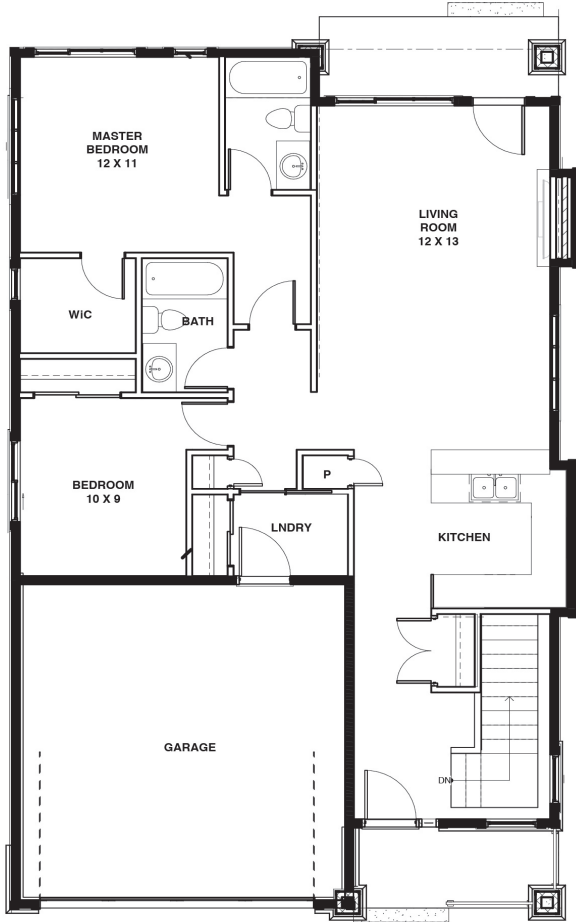

TOLMAN
2 BEDROOM | 2 BATH
400 SQ.FT. GARAGE

main floor 1,203 SQ.FT.

basement 1,021 SQ.FT.